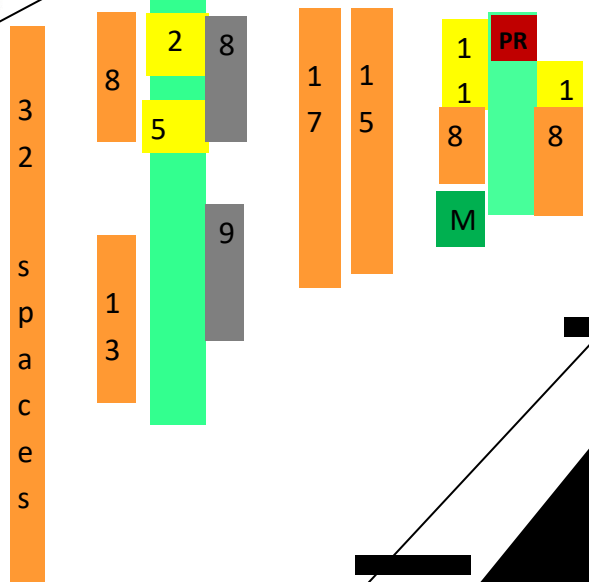

Left at stoplight at Yale

Color Key

Show cars

Volunteer Parking

Visitor Parking

Special Vehicle Exhibits

Poker Run Canopy

MUSIC Vendor Canopies

Car Club

PORKCHOP

Speed Bump

NO LEFT TURN

CONSTRUCTION ZONE  
FORMER SUMMIT STEAKHOUSE SITE  
CANNOT USE THIS SPACE

THAI BASIL PROPERTY NOT INCLUDED IN EVENT

LOGO PHOTO SHOOT

LANDSCAPED AREA  
LANDSCAPED AREA  
LANDSCAPED AREA  
40 SPACES

S  
H  
O  
P  
S

28 spaces volunteer parking\*

S  
P  
O  
R  
T  
S

POTTIES

4  
7 spaces  
20 spaces

CRUZIN' HAVANA  
HAVANA EXCHANGE SHOPPING  
CENTER FESTIVAL SITE  
2822 S HAVANA ST  
227 parking spaces